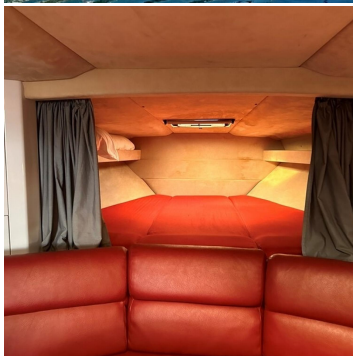

Accessing the cabin is achieved by sliding open a companionway door and descending two steps. On the left side, you'll find the galley, which features a concealed sink and counter space. In this area, there's also a refrigerator, and an additional fridge can be found in the cockpit storage section. The galley provides ample storage for food, wine, and entertainment essentials. Moving on, there's a separate head compartment equipped with a Jabsco manual flush toilet, a sink with a retractable shower faucet, and storage options.

In the main saloon area, you'll discover a horseshoe-shaped seating arrangement with a removable table. This table can be lowered to create a comfortable double berth. The saloon's upholstery has recently been updated with red leatherette material. Located forward of the saloon is the master double berth, complete with a privacy curtain.

Key Features:

- **Powerful Performance:** Both ME421 STI 250hp engines were replaced with reconditioned units in June 2022, ensuring top-tier performance.
- **Stunning Refurbishment:** A comprehensive 2022 refurbishment included a hull wrap, brand-new cockpit and interior upholstery, and interior galley enhancements with modern lighting.
- **Navigation:** Equipped with Electric Windlass, VHF radio, and a chart plotter for smooth sailing and navigation.
- **Additional Amenities:** A second fridge in the cockpit storage area, ample galley storage for food and entertainment, and a separate head compartment with Jabsco manual flush toilet and shower facilities.
- **Versatile Saloon:** The saloon features a horseshoe-shaped seating area with a removable table that can be converted into a double berth.
- **Recent Upholstery:** The saloon upholstery has been recently replaced with luxurious red leatherette material.
- **Master Berth:** Forward of the saloon, you'll find the master double berth, complete with a privacy curtain for added comfort.