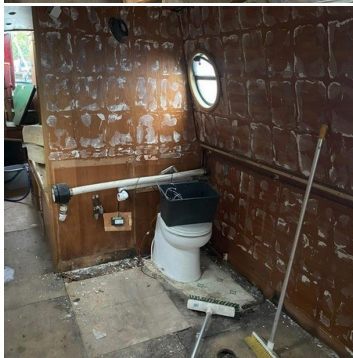

Description

Introducing Steel Aweigh, a 60ft Semi-Traditional narrowboat, now available as a project boat with plenty of potential for transformation. Recently painted by the current owner and fitted with top-quality covers from Kinver Canopies, they've invested thousands in her exterior.

While she is a non-runner, with most of the internal fittings removed, this offers the perfect blank canvas for a narrowboat enthusiast or renovator looking for a rewarding project. Please note, the engine issue remains unknown, making this an opportunity to customize and rebuild the boat to your own specifications.

If you're ready for a hands-on project and can see the potential in Steel Aweigh, she could be your next exciting venture!