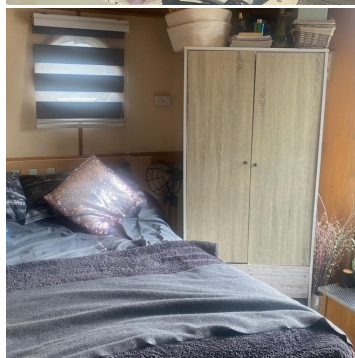

BOAT SALES

LAKELAND LEISURE ESTATES

Home at Last - Widebeam

Price: £120,000

Key Features

Berths:	6
Length & Type:	70ft Widebeam
Year:	2014

Description

Welcome to Home at Last, a stunning 70ft widebeam boat meticulously crafted by Collingwood in 2014. This beautiful vessel offers a spacious and stylish living environment, where every detail has been thoughtfully designed to provide both comfort and elegance. As you step inside, you'll be greeted by the warmth of wooden floors and the inviting ambiance of the saloon, featuring a four-seater sofa, a charming multi-fuel stove, and a biofuel fire. The mounted television above ensures that this space is not only cosy but also perfect for entertainment and relaxation.

The galley, situated just beyond the saloon, is both functional and chic. Equipped with a gas cooker and grill, a four-ring hob, a fridge, and a washer/dryer, it has everything you need for culinary creativity. The breakfast bar with stools adds a casual dining option, making this area ideal for both quick snacks and leisurely meals.

The living quarters on Home at Last are designed for ultimate comfort. The master bedroom offers a serene retreat with a double bed, free-standing wardrobes, and drawers that provide ample storage. A wall-mounted television adds a touch of modern luxury, making it easy to unwind at the end of the day. The second and third bedrooms are equally inviting, each featuring a double bed and plenty of storage space, ensuring that guests or family members enjoy their stay in comfort.

The bathroom is a true highlight, offering a luxurious experience with its pump-out toilet, shower, and double-ended bath. The sink with vanity and large mirror complete the space, creating a spa-like atmosphere that enhances daily life on board.