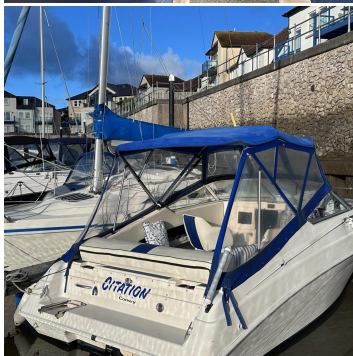

BOAT SALES

LAKELAND LEISURE ESTATES

Sea Pro Citation - Sports Cruiser - Reduced!

Price: £9,500

Key Features

Berths:	8
Length & Type:	6.7m Sports Cruiser
Year:	1996

Description

Welcome aboard the 1996 Sea Pro Citation 22, a testament to timeless marine craftsmanship blended with contemporary enhancements. This 22-foot motorboat is celebrated for its sturdy build and stylish layout, standing as a beacon of quality and elegance for both boating enthusiasts and families.

Launched in the mid-90s, the Sea Pro Citation 22 has consistently been praised for its solid construction and functional design, maintaining a revered status in its class for performance, comfort, and durability.

The interior of the Sea Pro Citation 22 is thoughtfully designed to maximize comfort and utility. The cosy double berth cabin offers a private retreat for relaxation, adorned with high-quality materials that convey warmth and hospitality. The spacious cockpit, capable of seating up to 8 adults, is perfect for social gatherings, providing ample space for everyone to enjoy the journey. Large windows envelop the boat, filling the cabin with natural light and offering expansive views that keep you connected with the aquatic world outside.

Powering this classic beauty is a robust new V8 5.7 Mercruiser engine installed in 2019, with just 125 hours of usage ensuring peak performance. The boat's agility and stability are further enhanced by a recently upgraded Alfa 1 stern drive, making it adept at navigating various water conditions.